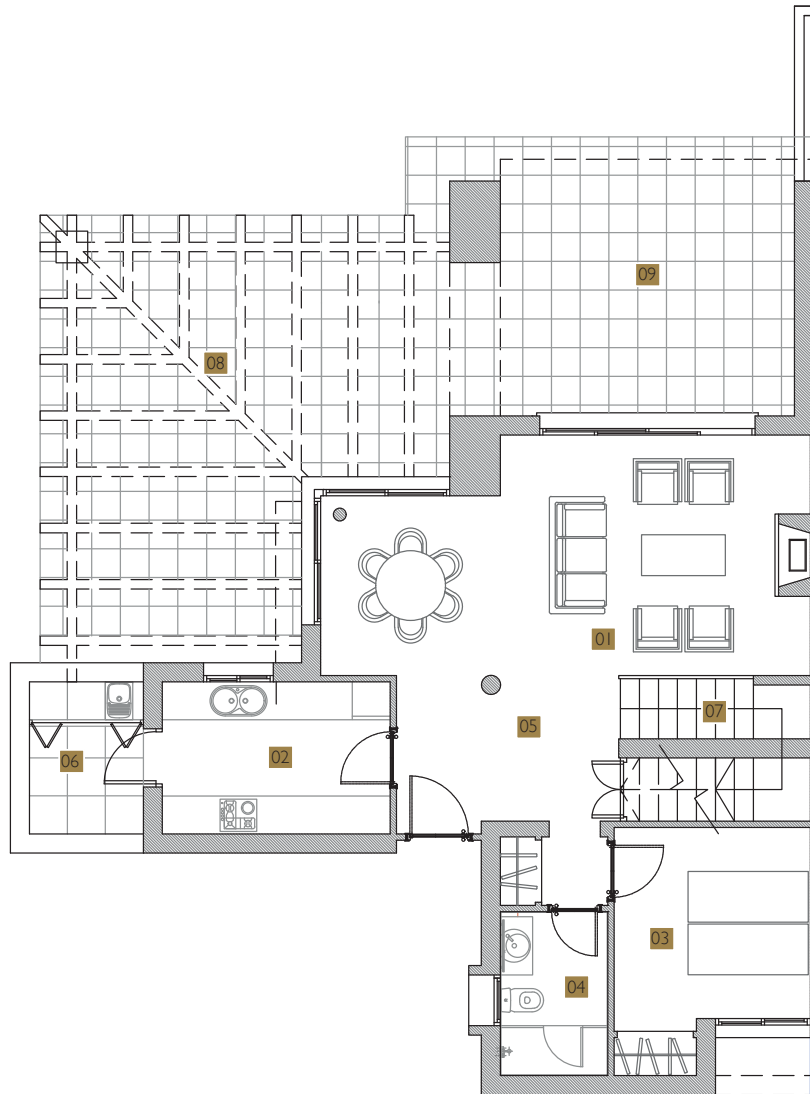

# GROUND FLOOR DISTRIBUTION

Abejaruco villa

## Ground floor

01 Living room - Dining room

02 Kitchen

03 Bedroom I

04 W.C.

05 Hallway

06 Laundry /Yard

07 Stairs

## First floor

01 Main bedroom

02 Bedroom 3

03 Bathroom 1

04 Bathroom 2

05 Dressing room

06 Hallway